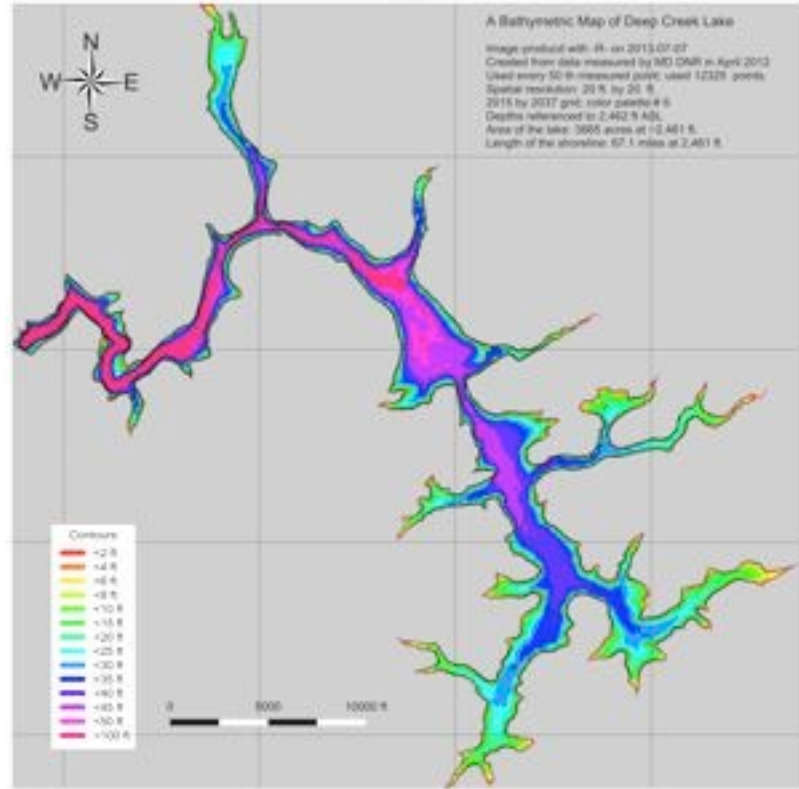

Deep Creek Lake Bathymetry Color Schemes

(1)

(2)

(3)

(4)

Deep Creek Lake Bathymetry Color Schemes

(5)

(6)

(7)

(8)

Deep Creek Lake Bathymetry Color Schemes

(9)

(10)

(11)

(12)

Deep Creek Lake Bathymetry Color Schemes

(13)

(14)

(15)

(16)

Deep Creek Lake Bathymetry Color Schemes

(17)

(18)

(19)

(20)

Deep Creek Lake Bathymetry Color Schemes

(21)