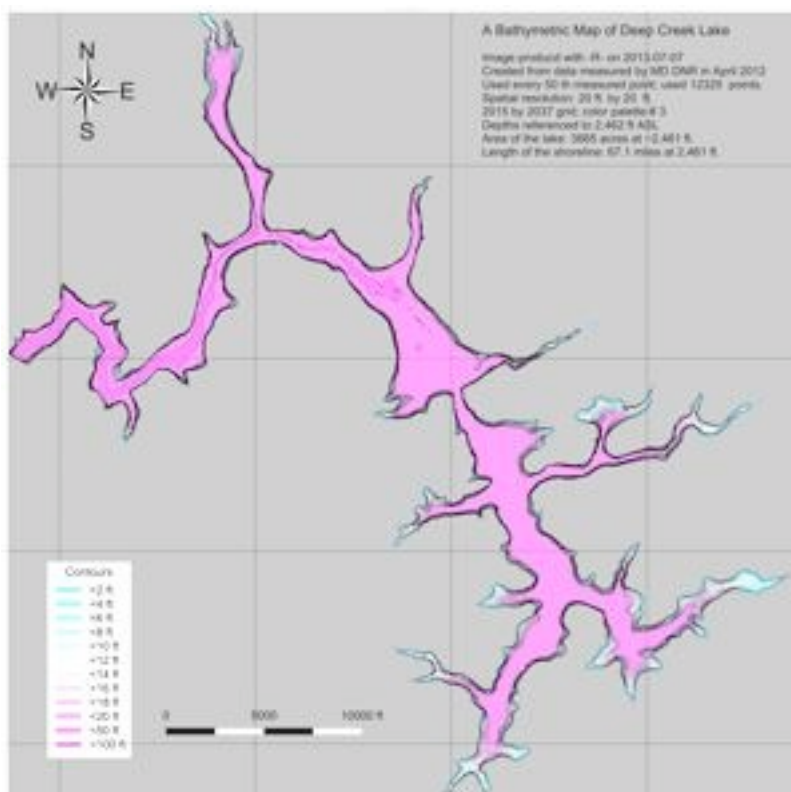

Deep Creek Lake Bathymetry Color Schemes

(1)

(2)

(3)

(4)

Deep Creek Lake Bathymetry Color Schemes

(5)

(6)

(7)

(8)

Deep Creek Lake Bathymetry Color Schemes

(9)

(10)

(11)

(12)

Deep Creek Lake Bathymetry Color Schemes

(13)

(14)

(15)

(16)

Deep Creek Lake Bathymetry Color Schemes

(17)

(18)

(19)

(20)

Deep Creek Lake Bathymetry Color Schemes

(21)