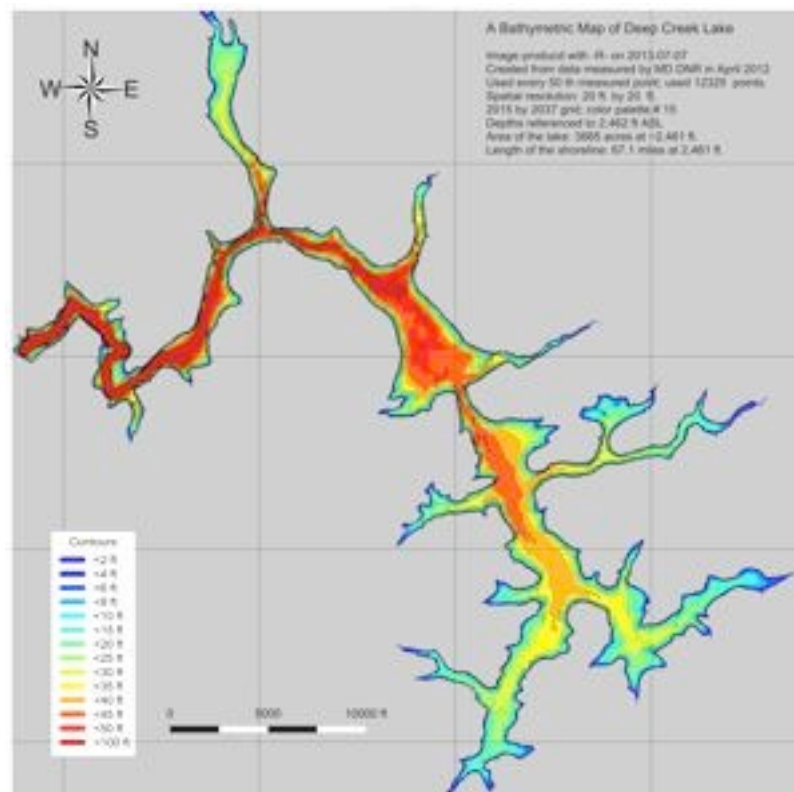

Deep Creek Lake Bathymetry Color Schemes

(1)

(2)

(3)

(4)

Deep Creek Lake Bathymetry Color Schemes

(5)

(6)

(7)

(8)

Deep Creek Lake Bathymetry Color Schemes

(9)

(10)

(11)

(12)

Deep Creek Lake Bathymetry Color Schemes

(13)

(14)

(15)

(16)

Deep Creek Lake Bathymetry Color Schemes

(17)

(18)

(19)

(20)

Deep Creek Lake Bathymetry Color Schemes

(21)