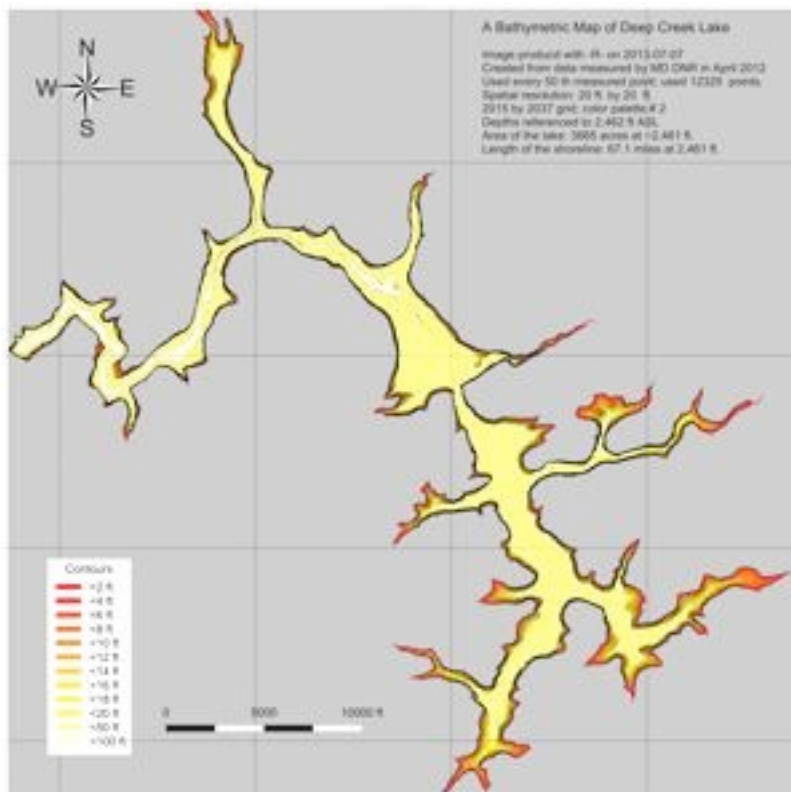

Deep Creek Lake Bathymetry Color Schemes

(1)

(2)

(3)

(4)

Deep Creek Lake Bathymetry Color Schemes

(5)

(6)

(7)

(8)

Deep Creek Lake Bathymetry Color Schemes

(9)

(10)

(11)

(12)

Deep Creek Lake Bathymetry Color Schemes

(13)

(14)

(15)

(16)

Deep Creek Lake Bathymetry Color Schemes

(17)

(18)

(19)

(20)

Deep Creek Lake Bathymetry Color Schemes

(21)