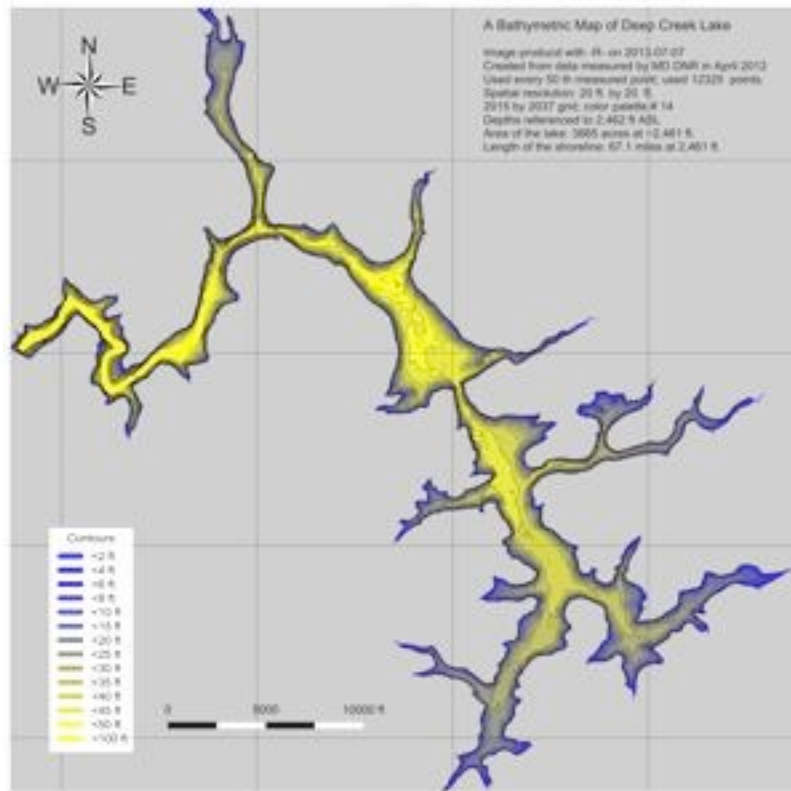

Deep Creek Lake Bathymetry Color Schemes

(1)

(2)

(3)

(4)

Deep Creek Lake Bathymetry Color Schemes

(5)

(6)

(7)

(8)

Deep Creek Lake Bathymetry Color Schemes

(9)

(10)

(11)

(12)

Deep Creek Lake Bathymetry Color Schemes

(13)

(14)

(15)

(16)

Deep Creek Lake Bathymetry Color Schemes

(17)

(18)

(19)

(20)

Deep Creek Lake Bathymetry Color Schemes

(21)