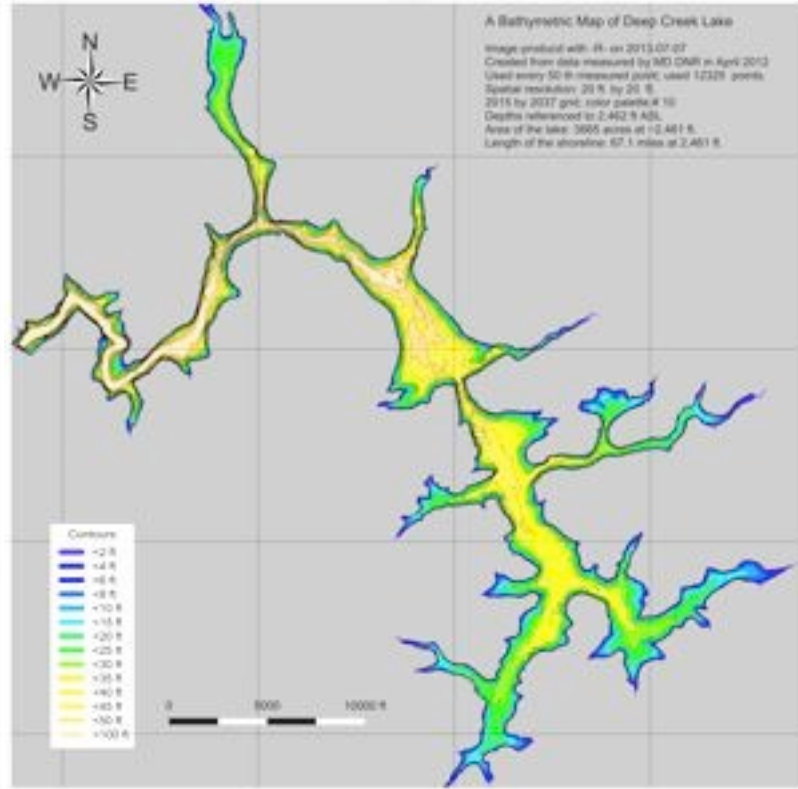

Deep Creek Lake Bathymetry Color Schemes

(1)

(2)

(3)

(4)

Deep Creek Lake Bathymetry Color Schemes

(5)

(6)

(7)

(8)

Deep Creek Lake Bathymetry Color Schemes

(9)

(10)

(11)

(12)

Deep Creek Lake Bathymetry Color Schemes

(13)

(14)

(15)

(16)

Deep Creek Lake Bathymetry Color Schemes

(17)

(18)

(19)

(20)

Deep Creek Lake Bathymetry Color Schemes

(21)