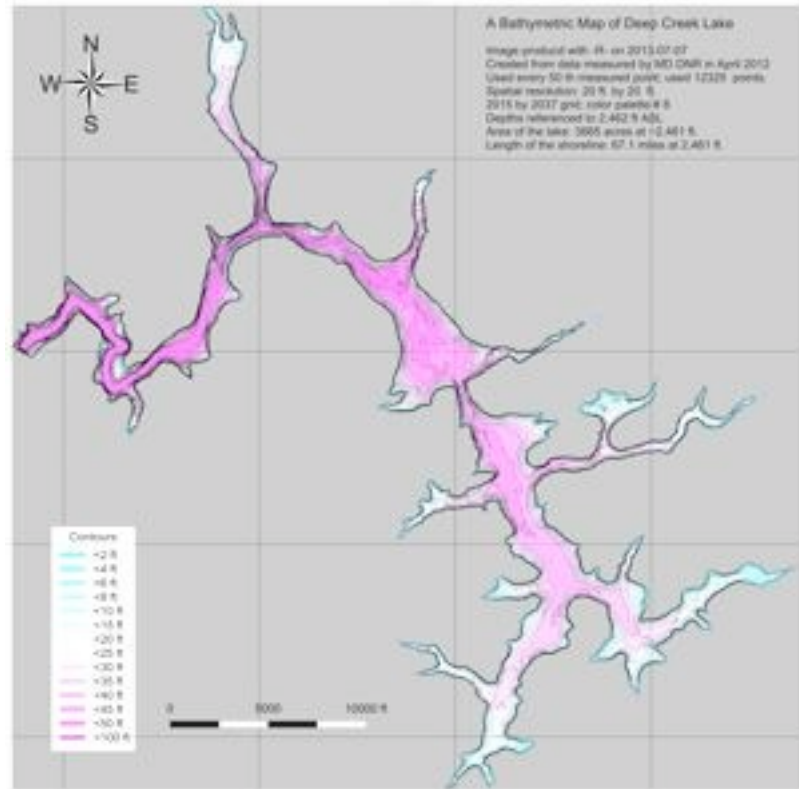

Deep Creek Lake Bathymetry Color Schemes

(1)

(2)

(3)

(4)

Deep Creek Lake Bathymetry Color Schemes

(5)

(6)

(7)

(8)

Deep Creek Lake Bathymetry Color Schemes

(9)

(10)

(11)

(12)

Deep Creek Lake Bathymetry Color Schemes

(13)

(14)

(15)

(16)

Deep Creek Lake Bathymetry Color Schemes

(17)

(18)

(19)

(20)

Deep Creek Lake Bathymetry Color Schemes

(21)