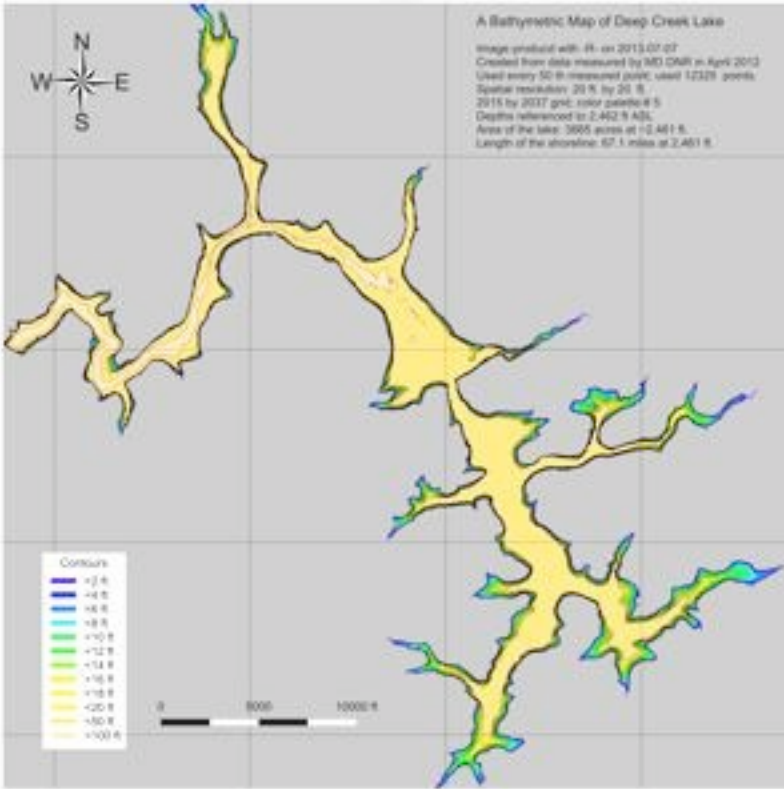

Deep Creek Lake Bathymetry Color Schemes

(1)

(2)

(3)

(4)

Deep Creek Lake Bathymetry Color Schemes

(5)

(6)

(7)

(8)

Deep Creek Lake Bathymetry Color Schemes

(9)

(10)

(11)

(12)

Deep Creek Lake Bathymetry Color Schemes

(13)

(14)

(15)

(16)

Deep Creek Lake Bathymetry Color Schemes

(17)

(18)

(19)

(20)

Deep Creek Lake Bathymetry Color Schemes

(21)