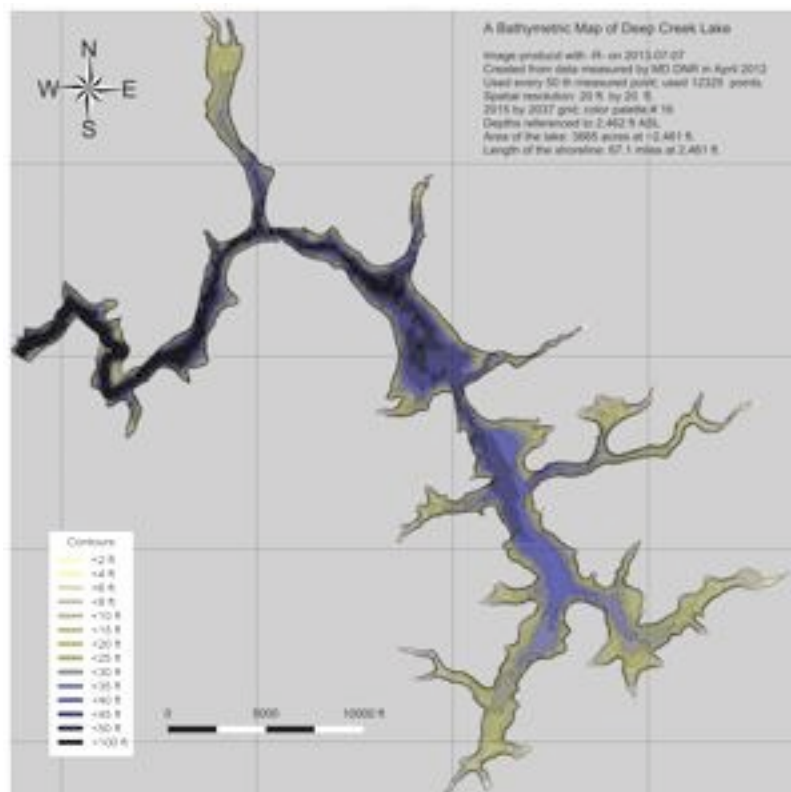

Deep Creek Lake Bathymetry Color Schemes

(1)

(2)

(3)

(4)

Deep Creek Lake Bathymetry Color Schemes

(5)

(6)

(7)

(8)

Deep Creek Lake Bathymetry Color Schemes

(9)

(10)

(11)

(12)

Deep Creek Lake Bathymetry Color Schemes

(13)

(14)

(15)

(16)

Deep Creek Lake Bathymetry Color Schemes

(17)

(18)

(19)

(20)

Deep Creek Lake Bathymetry Color Schemes

(21)