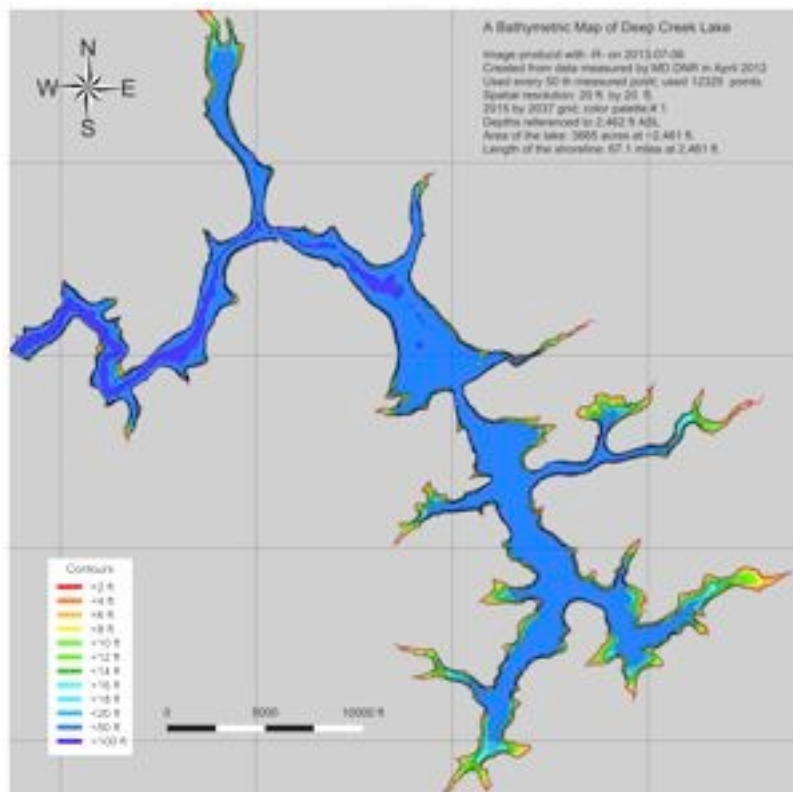

Deep Creek Lake Bathymetry Color Schemes

(1)

(2)

(3)

(4)

Deep Creek Lake Bathymetry Color Schemes

(5)

(6)

(7)

(8)

Deep Creek Lake Bathymetry Color Schemes

(9)

(10)

(11)

(12)

Deep Creek Lake Bathymetry Color Schemes

(13)

(14)

(15)

(16)

Deep Creek Lake Bathymetry Color Schemes

(17)

(18)

(19)

(20)

Deep Creek Lake Bathymetry Color Schemes

(21)