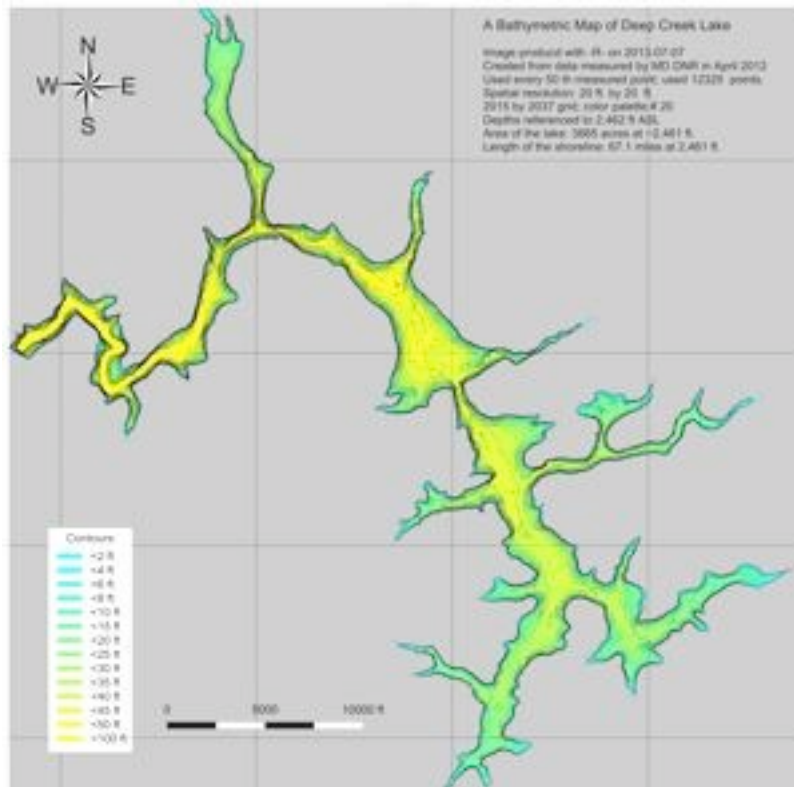

Deep Creek Lake Bathymetry Color Schemes

(1)

(2)

(3)

(4)

Deep Creek Lake Bathymetry Color Schemes

(5)

(6)

(7)

(8)

Deep Creek Lake Bathymetry Color Schemes

(9)

(10)

(11)

(12)

Deep Creek Lake Bathymetry Color Schemes

(13)

(14)

(15)

(16)

Deep Creek Lake Bathymetry Color Schemes

(17)

(18)

(19)

(20)

Deep Creek Lake Bathymetry Color Schemes

(21)