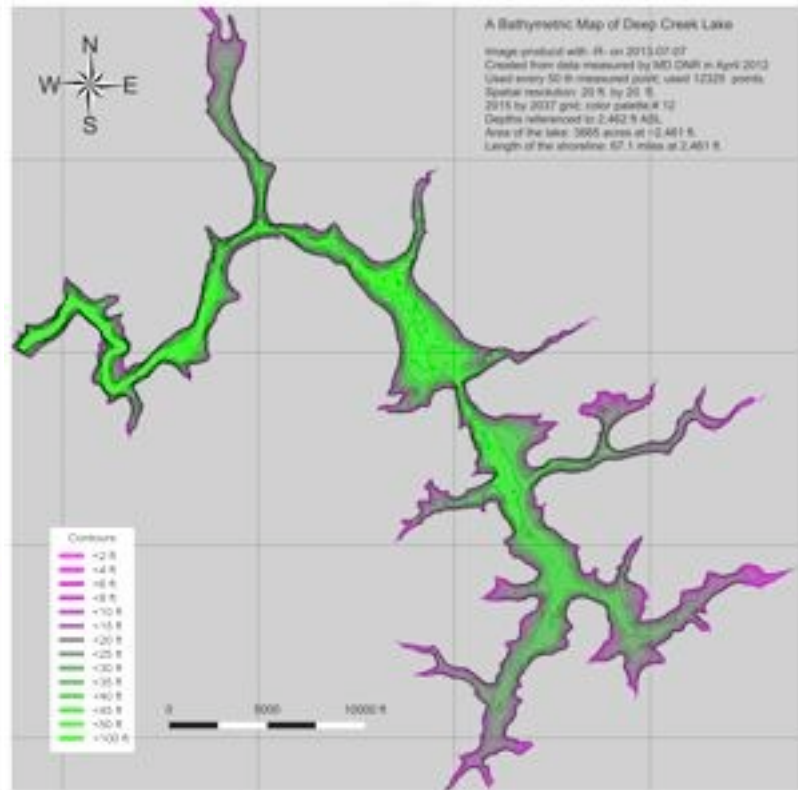

Deep Creek Lake Bathymetry Color Schemes

(1)

(2)

(3)

(4)

Deep Creek Lake Bathymetry Color Schemes

(5)

(6)

(7)

(8)

Deep Creek Lake Bathymetry Color Schemes

(9)

(10)

(11)

(12)

Deep Creek Lake Bathymetry Color Schemes

(13)

(14)

(15)

(16)

Deep Creek Lake Bathymetry Color Schemes

(17)

(18)

(19)

(20)

Deep Creek Lake Bathymetry Color Schemes

(21)