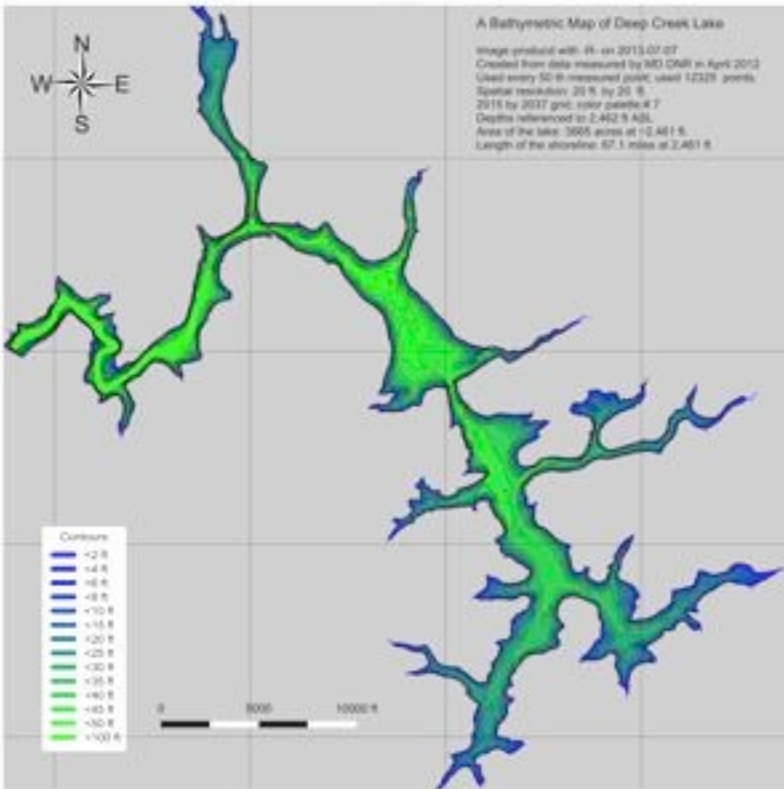

Deep Creek Lake Bathymetry Color Schemes

(1)

(2)

(3)

(4)

Deep Creek Lake Bathymetry Color Schemes

(5)

(6)

(7)

(8)

Deep Creek Lake Bathymetry Color Schemes

(9)

(10)

(11)

(12)

Deep Creek Lake Bathymetry Color Schemes

(13)

(14)

(15)

(16)

Deep Creek Lake Bathymetry Color Schemes

(17)

(18)

(19)

(20)

Deep Creek Lake Bathymetry Color Schemes

(21)