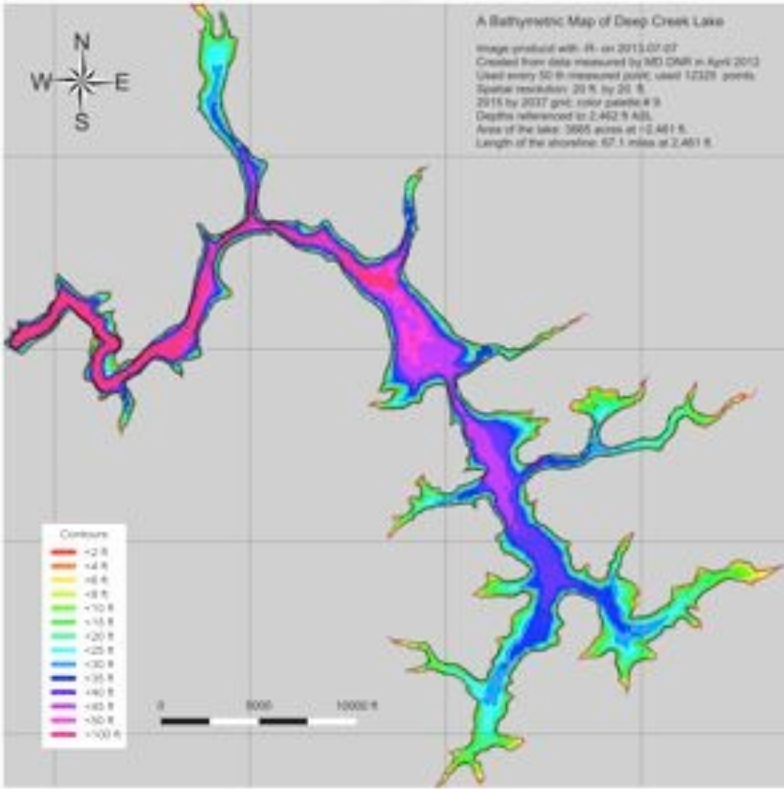

Deep Creek Lake Bathymetry Color Schemes

(1)

(2)

(3)

(4)

Deep Creek Lake Bathymetry Color Schemes

(5)

(6)

(7)

(8)

Deep Creek Lake Bathymetry Color Schemes

(9)

(10)

(11)

(12)

Deep Creek Lake Bathymetry Color Schemes

(13)

(14)

(15)

(16)

Deep Creek Lake Bathymetry Color Schemes

(17)

(18)

(19)

(20)

Deep Creek Lake Bathymetry Color Schemes

(21)