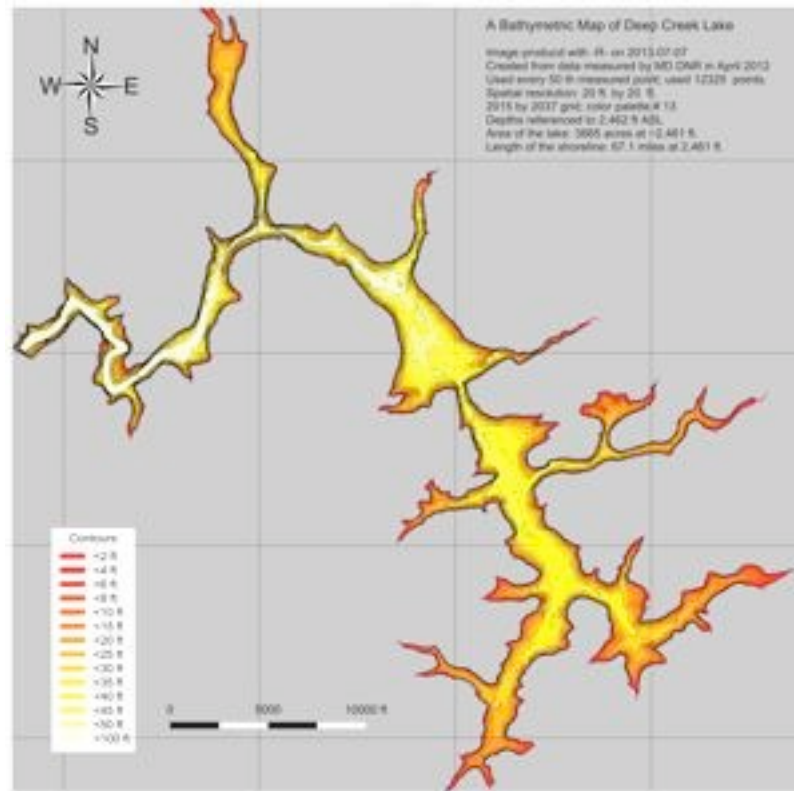

Deep Creek Lake Bathymetry Color Schemes

(1)

(2)

(3)

(4)

Deep Creek Lake Bathymetry Color Schemes

(5)

(6)

(7)

(8)

Deep Creek Lake Bathymetry Color Schemes

(9)

(10)

(11)

(12)

Deep Creek Lake Bathymetry Color Schemes

(13)

(14)

(15)

(16)

Deep Creek Lake Bathymetry Color Schemes

(17)

(18)

(19)

(20)

Deep Creek Lake Bathymetry Color Schemes

(21)